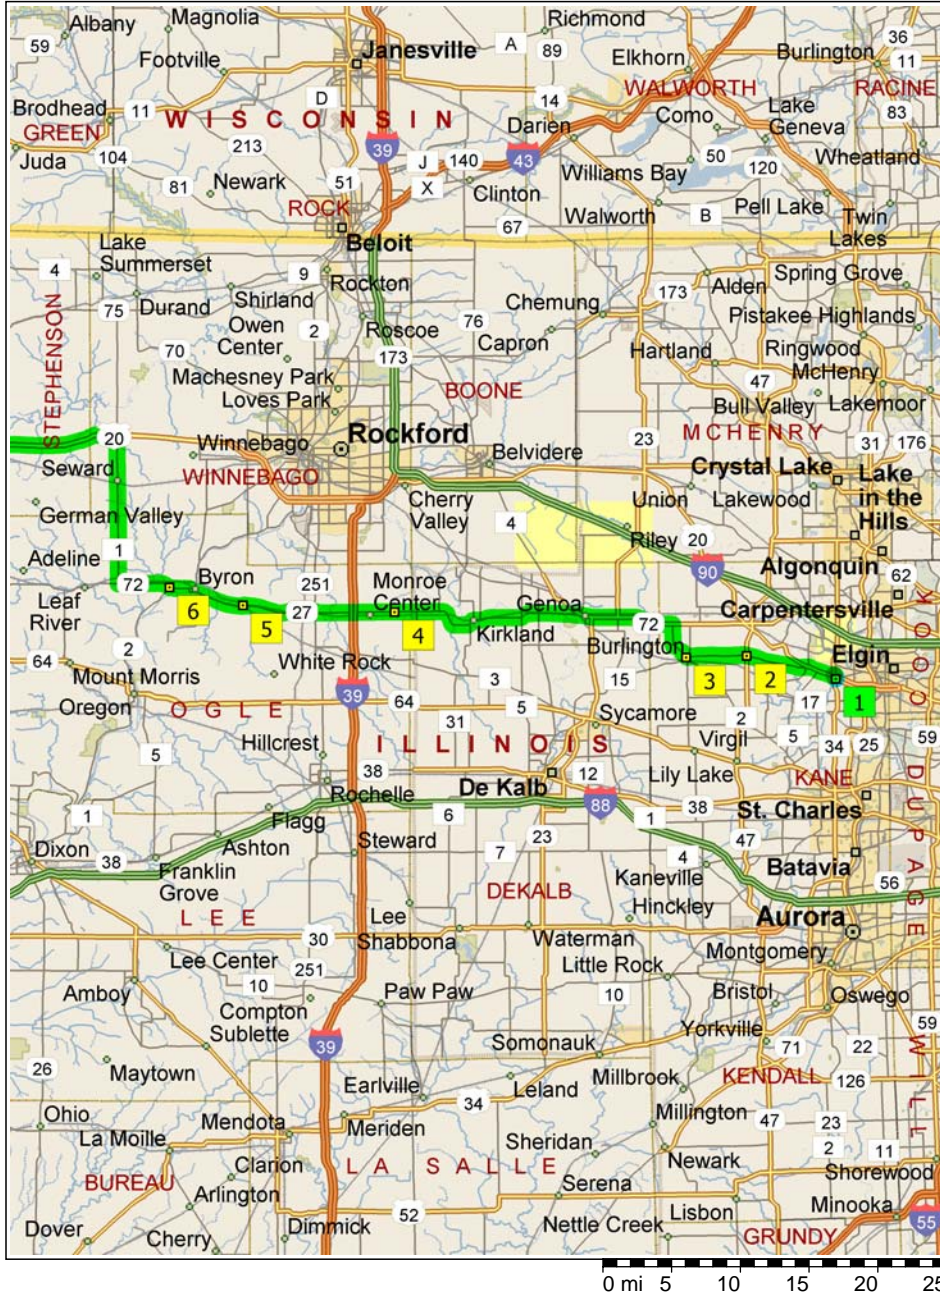

galena100106

133.3 miles; 3 hours, 50 minutes

- 10:00 AM 0.0 mi **1** Depart International House of Pancakes [101 S Randall Rd, Elgin, IL 60123, (847) 289-4801] on CR-34 [S Randall Rd] (North) for 0.3 mi
- 10:00 AM 0.3 mi Turn LEFT (South-West) onto Ramp for 0.2 mi towards US-20 / Rockford
- 10:01 AM 0.6 mi Bear RIGHT (West) onto US-20 for 1.7 mi
- 10:04 AM 2.3 mi Bear LEFT (West) onto CR-22 [Plank Rd] for 4.7 mi
- 10:12 AM 7.0 mi **2** At 43 Plank Rd, Hampshire, IL 60140, stay on CR-22 [Plank Rd] (West) for 4.4 mi
- 10:20 AM 11.4 mi Bear RIGHT (North-West) onto CR-11 [N Main St] for 65 yds
- 10:20 AM 11.4 mi Turn LEFT (South-West) onto CR-38 [Plank Rd] for 54 yds
- 10:20 AM 11.4 mi **3** At Plank Rd, Burlington, IL 60109, return East on CR-38 [Plank Rd] for 54 yds
- 10:21 AM 11.5 mi Turn LEFT (North-West) onto CR-11 [N Main St] for 142 yds
- 10:21 AM 11.5 mi Bear LEFT (West) onto CR-46 [N Main St] for 2.7 mi
- 10:27 AM 14.3 mi Turn LEFT (West) onto SR-72 for 20.0 mi
- 10:58 AM 34.3 mi Continue (West) on SR-27 [SR-72] for 1.2 mi
- 11:00 AM 35.5 mi **4** At 19970 SR-72, Monroe Center, IL 61052, stay on SR-27 [SR-72] (West) for 10.9 mi
- 11:19 AM 46.4 mi Turn RIGHT (North) onto E Main St for 0.3 mi
- 11:20 AM 46.7 mi **5** At Rich and Connies [116 E Main St, Stillman Valley, IL 61084, Tel: (815) 645-2261], stay on E Main St (West) for 43 yds
- 11:20 AM 46.7 mi Turn LEFT (South) onto N Walnut St for 109 yds
- 11:21 AM 46.8 mi Turn RIGHT (West) onto SR-27 [SR-72] for 4.4 mi
- 11:29 AM 51.2 mi Turn LEFT (West) onto SR-2 [W Blackhawk Dr] for 1.3 mi
- 11:32 AM 52.4 mi Continue (West) on SR-72 for 0.1 mi
- 11:32 AM 52.6 mi **6** At 6058 SR-72, Byron, IL 61010, stay on SR-72 (West) for 3.8 mi