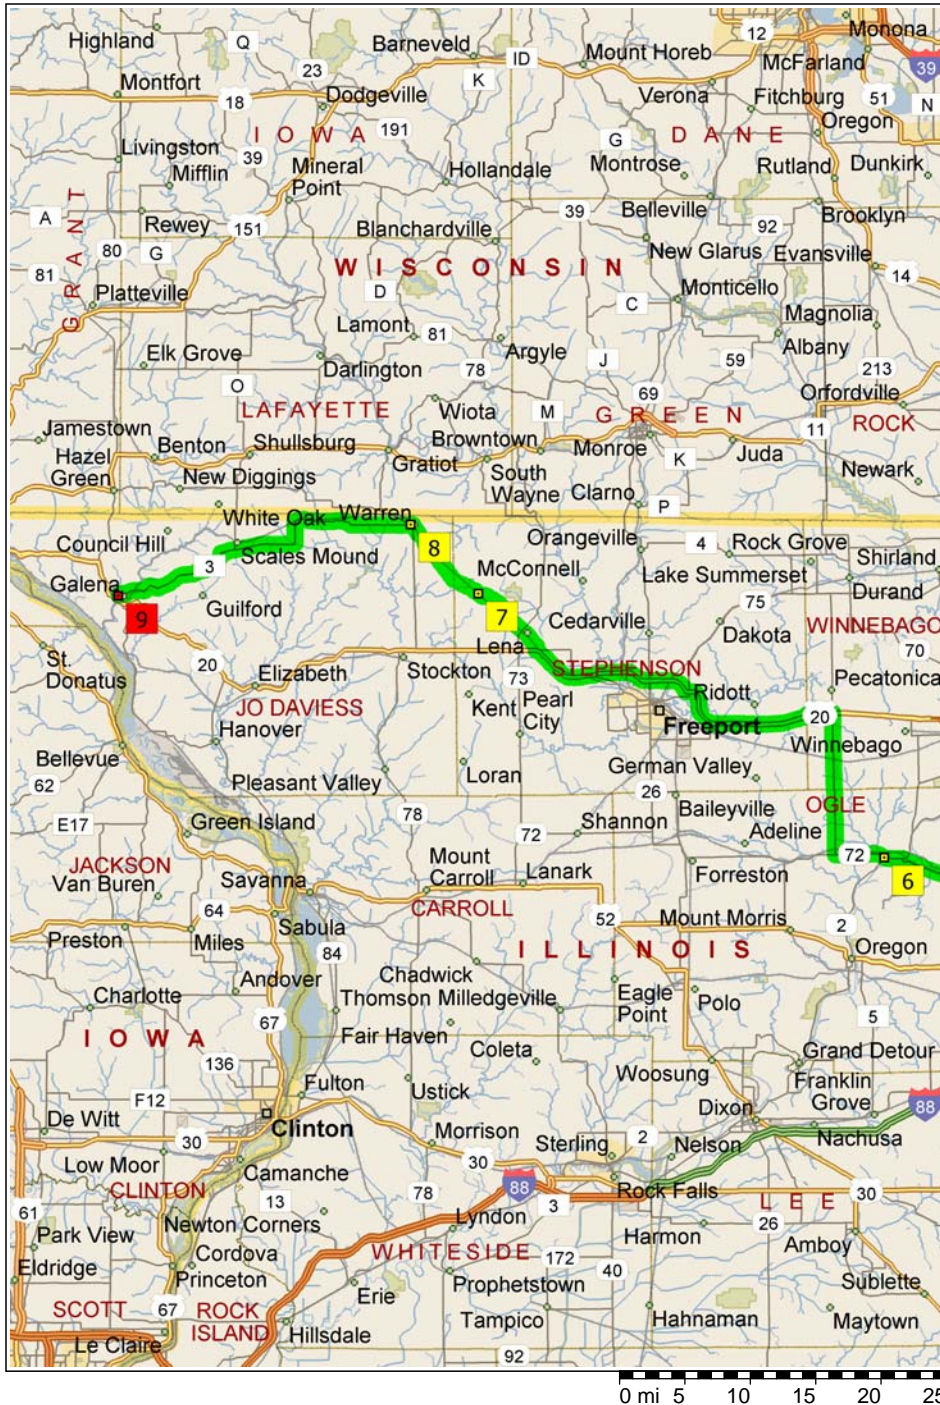

- 11:39 AM 56.4 mi Turn RIGHT (North) onto CR-1 [N Pecatonica Rd] for 5.0 mi
- 11:48 AM 61.4 mi Continue (North) on Pecatonica Rd for 2.0 mi
- 11:52 AM 63.4 mi Continue (North) on Main St [S Pecatonica Rd] for 0.7 mi
- 11:53 AM 64.1 mi Continue (North) on S Pecatonica Rd for 3.2 mi
- 11:59 AM 67.3 mi Turn LEFT (West) onto US-20 [W State Rd] for 25.8 mi
- 12:31 PM 93.1 mi Turn RIGHT (North) onto CR-6 [W Galena Rd] for 6.7 mi
- 12:44 PM 99.7 mi **7** At 14137 W Galena Rd, Lena, IL 61048, stay on CR-6 [W Galena Rd] (West) for 2.2 mi
- 12:49 PM 101.9 mi Turn RIGHT (North) onto CR-13 [N Stagecoach Trail] for 1.8 mi
- 12:53 PM 103.7 mi Continue (North) on Oak St for 10 yds
- 12:53 PM 103.8 mi Bear LEFT (North-West) onto CR-13 [Oak St] for 3.5 mi
- 1:00 PM 107.2 mi Turn LEFT (West) onto Burnett St for 120 yds
- 1:01 PM 107.3 mi Bear RIGHT (West) onto SR-78 [Burnett Ave] for 153 yds
- 1:01 PM 107.4 mi **8** At Caseys Carryout Pizza [113 W Main, Warren, IL 61087, Tel: (815) 745-2839], turn LEFT (South) onto S Water St for 76 yds
- 1:02 PM 107.4 mi Turn RIGHT (West) onto Galena Ave for 0.4 mi
- 1:03 PM 107.8 mi Continue (West) on CR-3 [Galena Ave] for 4.7 mi
- 1:11 PM 112.5 mi Continue (West) on Hickory St [E Stagecoach Trail] for 0.4 mi
- 1:12 PM 112.8 mi Continue (West) on E Stagecoach Trail for 0.6 mi
- 1:14 PM 113.4 mi Bear RIGHT (West) onto CR-3 [E Stagecoach Trail] for 19.2 mi
- 1:47 PM 132.6 mi Continue (West) on Field St for 0.3 mi
- 1:48 PM 132.9 mi Continue (West) on Claude St for 0.1 mi
- 1:49 PM 133.1 mi Turn RIGHT (West) onto Meeker St for 120 yds
- 1:50 PM 133.2 mi Turn LEFT (South) onto N Main St for 0.2 mi
- 1:50 PM 133.3 mi **9** Arrive Market House Tavern Inc [204 Perry St, Galena, IL 61036, Tel: (815) 777-0690]