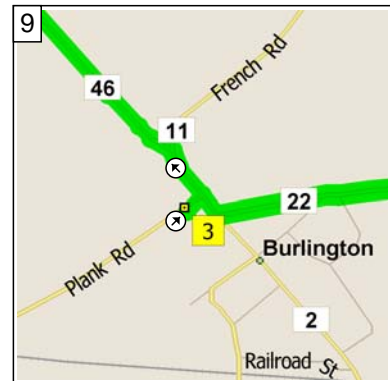

10:21 AM 11.5 mi
Turn LEFT (North-West) onto CR-11 [N Main St] for 142 yds