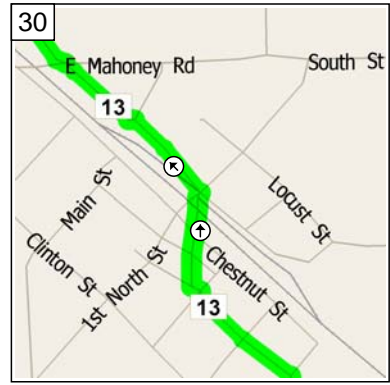

11:21 AM 46.8 mi
 Turn RIGHT (West) onto SR-27
 [SR-72] for 4.4 mi

11:29 AM 51.2 mi
 Turn LEFT (West) onto SR-2 [W
 Blackhawk Dr] for 1.3 mi

11:32 AM 52.4 mi
Continue (West) on SR-72 for 0.1 mi

11:32 AM 52.6 mi
At 6058 SR-72, Byron, IL 61010, stay on SR-72 (West) for 3.8 mi

11:53 AM 64.1 mi
Continue (North) on S Pecatonica Rd for 3.2 mi

11:59 AM 67.3 mi
Turn LEFT (West) onto US-20 [W State Rd] for 25.8 mi

12:31 PM 93.1 mi
Turn RIGHT (North) onto CR-6 [W Galena Rd] for 6.7 mi

12:44 PM 99.7 mi
At 14137 W Galena Rd, Lena, IL 61048, stay on CR-6 [W Galena Rd] (West) for 2.2 mi

12:49 PM 101.9 mi
Turn RIGHT (North) onto CR-13 [N Stagecoach Trail] for 1.8 mi

12:53 PM 103.7 mi
Continue (North) on Oak St for 10 yds

12:53 PM 103.8 mi
Bear LEFT (North-West) onto CR-13 [Oak St] for 3.5 mi

1:00 PM 107.2 mi
Turn LEFT (West) onto Burnett St for 120 yds

1:01 PM 107.3 mi
Bear RIGHT (West) onto SR-78 [Burnett Ave] for 153 yds