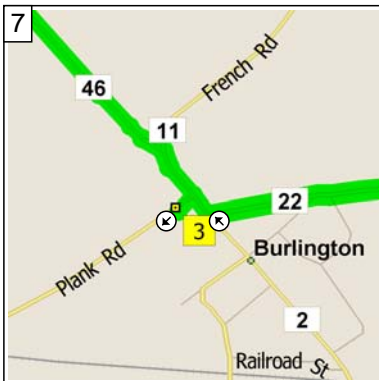

10:20 AM 11.4 mi
Turn LEFT (South-West) onto CR-38 [Plank Rd] for 54 yds