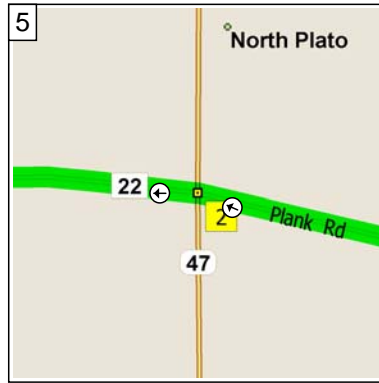

galena100106

133.3 miles; 3 hours, 50 minutes

10:00 AM 0.0 mi
 Depart International House of Pancakes [101 S Randall Rd, Elgin, IL 60123, (847) 289-4801] on CR-34 [S Randall Rd] (North) for 0.3 mi

10:00 AM 0.3 mi
 Turn LEFT (South-West) onto Ramp for 0.2 mi towards US-20 / Rockford

10:01 AM 0.6 mi
 Bear RIGHT (West) onto US-20 for 1.7 mi

10:04 AM 2.3 mi
 Bear LEFT (West) onto CR-22 [Plank Rd] for 4.7 mi

10:12 AM 7.0 mi
 At 43 Plank Rd, Hampshire, IL 60140, stay on CR-22 [Plank Rd] (West) for 4.4 mi

1:01 PM 107.4 mi
At Caseys Carryout Pizza [113 W Main, Warren, IL 61087, Tel: (815) 745-2839], turn LEFT (South) onto S Water St for 76 yds

1:02 PM 107.4 mi
Turn RIGHT (West) onto Galena Ave for 0.4 mi

1:50 PM 133.2 mi
Turn LEFT (South) onto N Main St for 0.2 mi

1:50 PM 133.3 mi
Arrive Market House Tavern Inc [204 Perry St, Galena, IL 61036, Tel: (815) 777-0690]