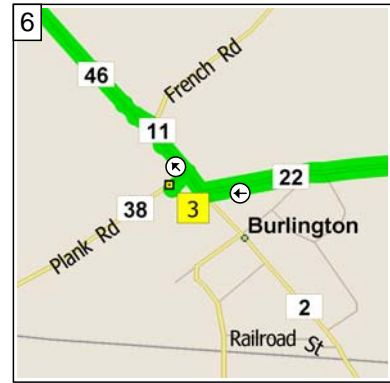

galena100106

133.3 miles; 3 hours, 50 minutes

10:00 AM 0.0 mi
 Depart International House of Pancakes [101 S Randall Rd, Elgin, IL 60123, (847) 289-4801] on CR-34 [S Randall Rd] (North) for 0.3 mi

10:00 AM 0.3 mi
 Turn LEFT (South-West) onto Ramp for 0.2 mi towards US-20 / Rockford

10:01 AM 0.6 mi
 Bear RIGHT (West) onto US-20 for 1.7 mi

10:04 AM 2.3 mi
 Bear LEFT (West) onto CR-22 [Plank Rd] for 4.7 mi

10:12 AM 7.0 mi
 At 43 Plank Rd, Hampshire, IL 60140, stay on CR-22 [Plank Rd] (West) for 4.4 mi

1:01 PM 107.4 mi
At Caseys Carryout Pizza [113 W Main, Warren, IL 61087, Tel: (815) 745-2839], turn LEFT (South) onto S Water St for 76 yds

1:02 PM 107.4 mi
Turn RIGHT (West) onto Galena Ave for 0.4 mi

1:50 PM 133.2 mi
Turn LEFT (South) onto N Main St for 0.2 mi

1:50 PM 133.3 mi
Arrive Market House Tavern Inc [204 Perry St, Galena, IL 61036, Tel: (815) 777-0690]