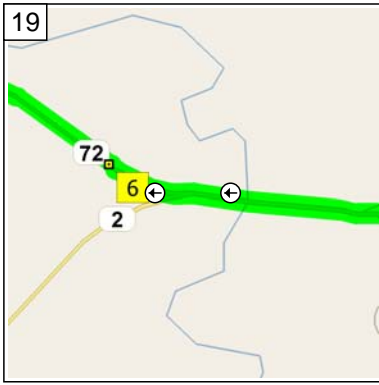

10:58 AM 34.3 mi
 Continue (West) on SR-27
 [SR-72] for 1.2 mi

11:00 AM 35.5 mi
 At 19970 SR-72, Monroe
 Center, IL 61052, stay on
 SR-27 [SR-72] (West) for 10.9
 mi

11:19 AM 46.4 mi
 Turn RIGHT (North) onto E
 Main St for 0.3 mi

11:20 AM 46.7 mi
 At Rich and Connies [116 E
 Main St, Stillman Valley, IL
 61084, Tel: (815) 645-2261],
 stay on E Main St (West) for 43
 yds

11:20 AM 46.7 mi
 Turn LEFT (South) onto N
 Walnut St for 109 yds

11:21 AM 46.8 mi
 Turn RIGHT (West) onto SR-27
 [SR-72] for 4.4 mi

11:29 AM 51.2 mi
 Turn LEFT (West) onto SR-2 [W
 Blackhawk Dr] for 1.3 mi

11:32 AM 52.4 mi
Continue (West) on SR-72 for 0.1 mi

11:32 AM 52.6 mi
At 6058 SR-72, Byron, IL 61010, stay on SR-72 (West) for 3.8 mi

1:50 PM 133.2 mi
Turn LEFT (South) onto N Main St for 0.2 mi

1:50 PM 133.3 mi
Arrive Market House Tavern Inc [204 Perry St, Galena, IL 61036, Tel: (815) 777-0690]