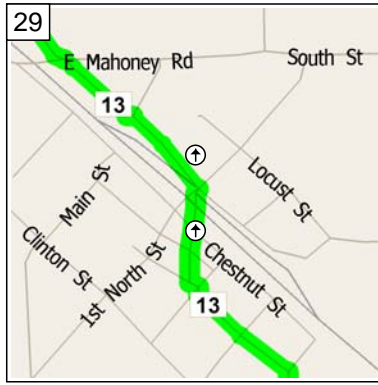

11:21 AM 46.8 mi
 Turn RIGHT (West) onto SR-27
 [SR-72] for 4.4 mi

11:29 AM 51.2 mi
 Turn LEFT (West) onto SR-2 [W
 Blackhawk Dr] for 1.3 mi

11:32 AM 52.4 mi
Continue (West) on SR-72 for 0.1 mi

11:32 AM 52.6 mi
At 6058 SR-72, Byron, IL 61010, stay on SR-72 (West) for 3.8 mi

11:53 AM 64.1 mi
Continue (North) on S Pecatonica Rd for 3.2 mi

11:59 AM 67.3 mi
Turn LEFT (West) onto US-20 [W State Rd] for 25.8 mi

12:31 PM 93.1 mi
Turn RIGHT (North) onto CR-6 [W Galena Rd] for 6.7 mi

12:44 PM 99.7 mi
At 14137 W Galena Rd, Lena, IL 61048, stay on CR-6 [W Galena Rd] (West) for 2.2 mi

12:49 PM 101.9 mi
Turn RIGHT (North) onto CR-13 [N Stagecoach Trail] for 1.8 mi

12:53 PM 103.7 mi
Continue (North) on Oak St for 10 yds

12:53 PM 103.8 mi
Bear LEFT (North-West) onto CR-13 [Oak St] for 3.5 mi

1:00 PM 107.2 mi
Turn LEFT (West) onto Burnett St for 120 yds

1:01 PM 107.3 mi
Bear RIGHT (West) onto SR-78 [Burnett Ave] for 153 yds