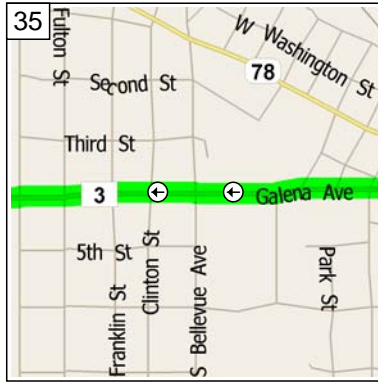

11:53 AM 64.1 mi
Continue (North) on S Pecatonica Rd for 3.2 mi

11:59 AM 67.3 mi
Turn LEFT (West) onto US-20 [W State Rd] for 25.8 mi

12:31 PM 93.1 mi
Turn RIGHT (North) onto CR-6 [W Galena Rd] for 6.7 mi

12:44 PM 99.7 mi
At 14137 W Galena Rd, Lena, IL 61048, stay on CR-6 [W Galena Rd] (West) for 2.2 mi

12:49 PM 101.9 mi
Turn RIGHT (North) onto CR-13 [N Stagecoach Trail] for 1.8 mi

12:53 PM 103.7 mi
Continue (North) on Oak St for 10 yds

12:53 PM 103.8 mi
Bear LEFT (North-West) onto CR-13 [Oak St] for 3.5 mi

1:00 PM 107.2 mi
Turn LEFT (West) onto Burnett St for 120 yds

1:01 PM 107.3 mi
Bear RIGHT (West) onto SR-78 [Burnett Ave] for 153 yds

1:01 PM 107.4 mi
At Caseys Carryout Pizza [113 W Main, Warren, IL 61087, Tel: (815) 745-2839], turn LEFT (South) onto S Water St for 76 yds

1:02 PM 107.4 mi
Turn RIGHT (West) onto Galena Ave for 0.4 mi