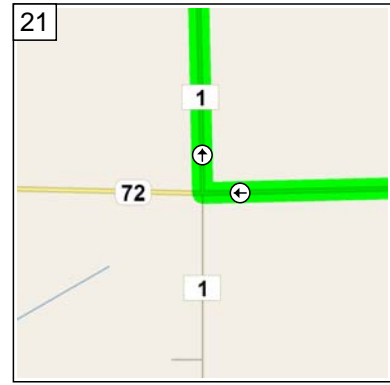

11:21 AM 46.8 mi
 Turn RIGHT (West) onto SR-27
 [SR-72] for 4.4 mi

11:29 AM 51.2 mi
 Turn LEFT (West) onto SR-2 [W
 Blackhawk Dr] for 1.3 mi

11:32 AM 52.4 mi
Continue (West) on SR-72 for 0.1 mi

11:32 AM 52.6 mi
At 6058 SR-72, Byron, IL 61010, stay on SR-72 (West) for 3.8 mi

11:53 AM 64.1 mi
Continue (North) on S Pecatonica Rd for 3.2 mi

11:59 AM 67.3 mi
Turn LEFT (West) onto US-20 [W State Rd] for 25.8 mi

12:31 PM 93.1 mi
Turn RIGHT (North) onto CR-6 [W Galena Rd] for 6.7 mi

1:50 PM 133.2 mi
Turn LEFT (South) onto N Main St for 0.2 mi

1:50 PM 133.3 mi
Arrive Market House Tavern Inc [204 Perry St, Galena, IL 61036, Tel: (815) 777-0690]