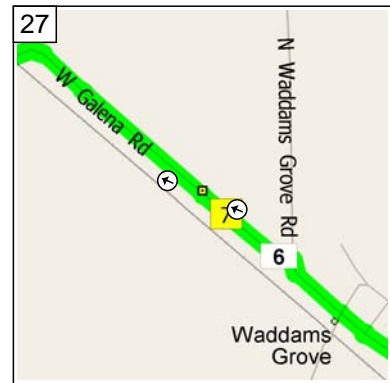

11:21 AM 46.8 mi
 Turn RIGHT (West) onto SR-27
 [SR-72] for 4.4 mi

11:29 AM 51.2 mi
 Turn LEFT (West) onto SR-2 [W
 Blackhawk Dr] for 1.3 mi

11:32 AM 52.4 mi
Continue (West) on SR-72 for 0.1 mi

11:32 AM 52.6 mi
At 6058 SR-72, Byron, IL 61010, stay on SR-72 (West) for 3.8 mi

11:39 AM 56.4 mi
Turn RIGHT (North) onto CR-1 [N Pecatonica Rd] for 5.0 mi

11:48 AM 61.4 mi
Continue (North) on Pecatonica Rd for 2.0 mi

11:52 AM 63.4 mi
Continue (North) on Main St [S Pecatonica Rd] for 0.7 mi

11:53 AM 64.1 mi
Continue (North) on S Pecatonica Rd for 3.2 mi

11:59 AM 67.3 mi
Turn LEFT (West) onto US-20 [W State Rd] for 25.8 mi

12:31 PM 93.1 mi
Turn RIGHT (North) onto CR-6 [W Galena Rd] for 6.7 mi

1:50 PM 133.2 mi
Turn LEFT (South) onto N Main St for 0.2 mi

1:50 PM 133.3 mi
Arrive Market House Tavern Inc [204 Perry St, Galena, IL 61036, Tel: (815) 777-0690]