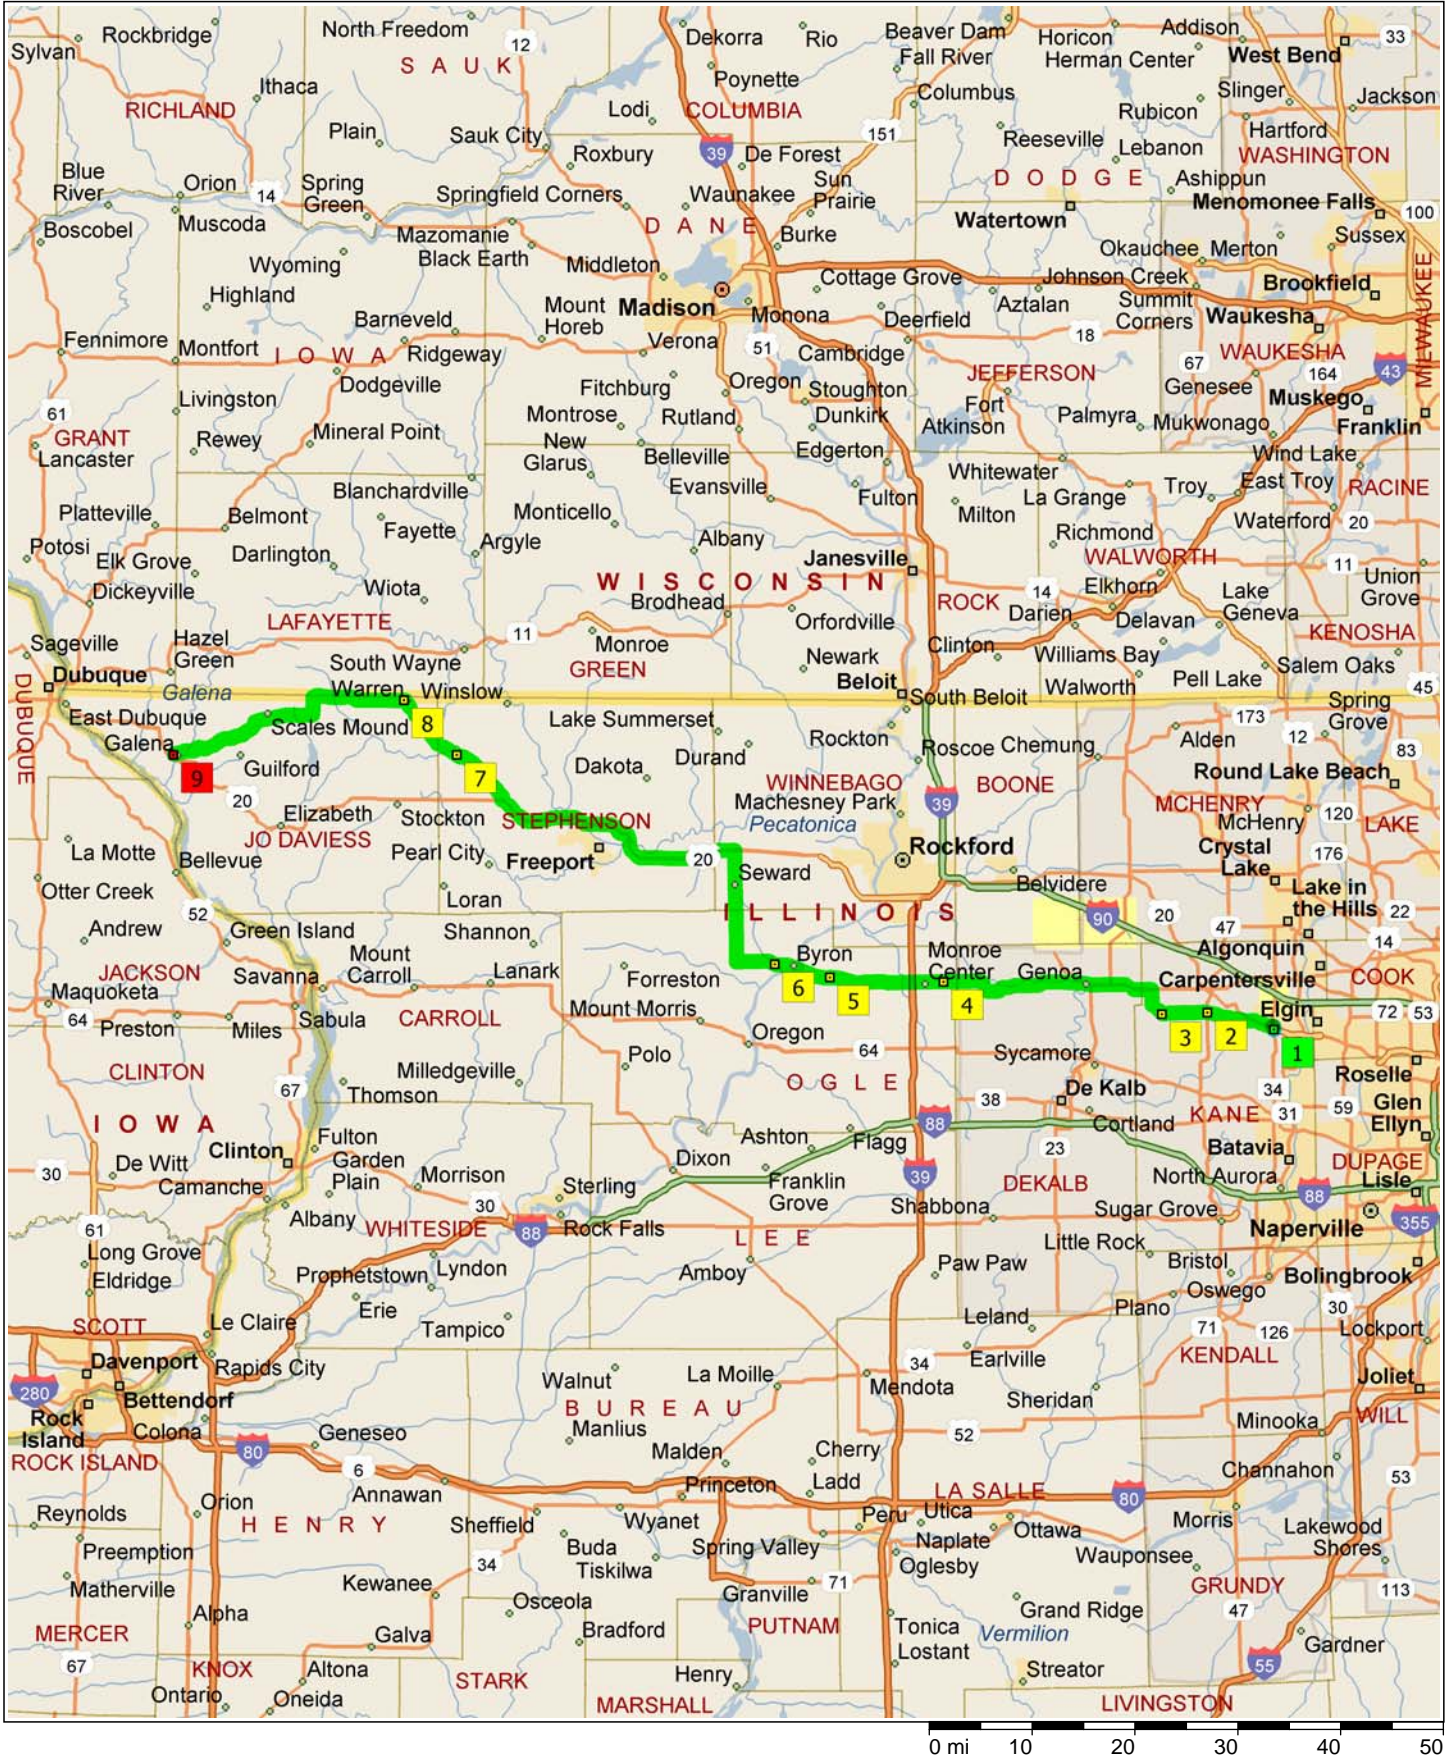

galena100106

133.3 miles; 3 hours, 50 minutes

10:00 AM 0.0 mi
 Depart International House of Pancakes [101 S Randall Rd, Elgin, IL 60123, (847) 289-4801] on CR-34 [S Randall Rd] (North) for 0.3 mi

10:00 AM 0.3 mi
 Turn LEFT (South-West) onto Ramp for 0.2 mi towards US-20 / Rockford

10:01 AM 0.6 mi
 Bear RIGHT (West) onto US-20 for 1.7 mi

10:04 AM 2.3 mi
 Bear LEFT (West) onto CR-22 [Plank Rd] for 4.7 mi

10:12 AM 7.0 mi
 At 43 Plank Rd, Hampshire, IL 60140, stay on CR-22 [Plank Rd] (West) for 4.4 mi

10:58 AM 34.3 mi
 Continue (West) on SR-27
 [SR-72] for 1.2 mi

11:00 AM 35.5 mi
 At 19970 SR-72, Monroe
 Center, IL 61052, stay on
 SR-27 [SR-72] (West) for 10.9
 mi

11:19 AM 46.4 mi
 Turn RIGHT (North) onto E
 Main St for 0.3 mi

1:50 PM 133.2 mi
Turn LEFT (South) onto N Main St for 0.2 mi

1:50 PM 133.3 mi
Arrive Market House Tavern Inc [204 Perry St, Galena, IL 61036, Tel: (815) 777-0690]