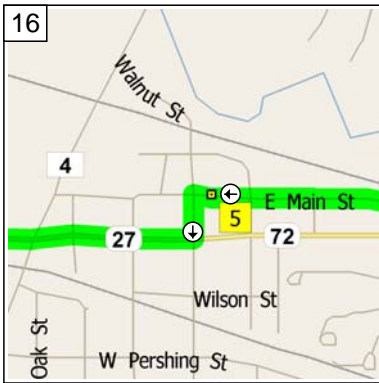

10:58 AM 34.3 mi
 Continue (West) on SR-27
 [SR-72] for 1.2 mi

11:00 AM 35.5 mi
 At 19970 SR-72, Monroe
 Center, IL 61052, stay on
 SR-27 [SR-72] (West) for 10.9
 mi

11:19 AM 46.4 mi
 Turn RIGHT (North) onto E
 Main St for 0.3 mi

11:20 AM 46.7 mi
 At Rich and Connies [116 E
 Main St, Stillman Valley, IL
 61084, Tel: (815) 645-2261],
 stay on E Main St (West) for 43
 yds

11:20 AM 46.7 mi
 Turn LEFT (South) onto N
 Walnut St for 109 yds

11:21 AM 46.8 mi
 Turn RIGHT (West) onto SR-27
 [SR-72] for 4.4 mi

11:29 AM 51.2 mi
 Turn LEFT (West) onto SR-2 [W
 Blackhawk Dr] for 1.3 mi

11:32 AM 52.4 mi
Continue (West) on SR-72 for 0.1 mi

11:32 AM 52.6 mi
At 6058 SR-72, Byron, IL 61010, stay on SR-72 (West) for 3.8 mi

1:50 PM 133.2 mi
Turn LEFT (South) onto N Main St for 0.2 mi

1:50 PM 133.3 mi
Arrive Market House Tavern Inc [204 Perry St, Galena, IL 61036, Tel: (815) 777-0690]