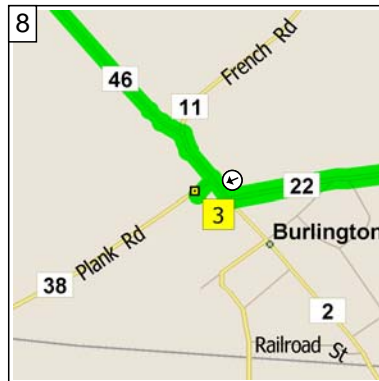

10:20 AM 11.4 mi
At Plank Rd, Burlington, IL 60109, return East on CR-38 [Plank Rd] for 54 yds