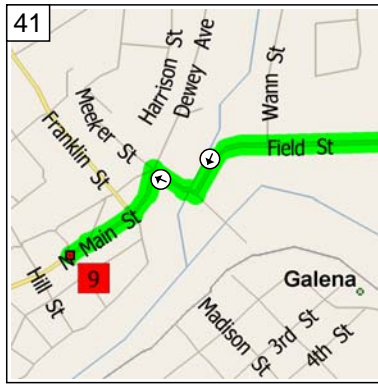

1:01 PM 107.4 mi
At Caseys Carryout Pizza [113 W Main, Warren, IL 61087, Tel: (815) 745-2839], turn LEFT (South) onto S Water St for 76 yds

1:02 PM 107.4 mi
Turn RIGHT (West) onto Galena Ave for 0.4 mi

1:03 PM 107.8 mi
Continue (West) on CR-3 [Galena Ave] for 4.7 mi

1:11 PM 112.5 mi
Continue (West) on Hickory St [E Stagecoach Trail] for 0.4 mi

1:12 PM 112.8 mi
Continue (West) on E Stagecoach Trail for 0.6 mi

1:14 PM 113.4 mi
Bear RIGHT (West) onto CR-3 [E Stagecoach Trail] for 19.2 mi

1:47 PM 132.6 mi
Continue (West) on Field St for 0.3 mi

1:48 PM 132.9 mi
Continue (West) on Claude St for 0.1 mi

1:49 PM 133.1 mi
Turn RIGHT (West) onto Meeker St for 120 yds

1:50 PM 133.2 mi
Turn LEFT (South) onto N Main St for 0.2 mi

1:50 PM 133.3 mi
Arrive Market House Tavern Inc [204 Perry St, Galena, IL 61036, Tel: (815) 777-0690]