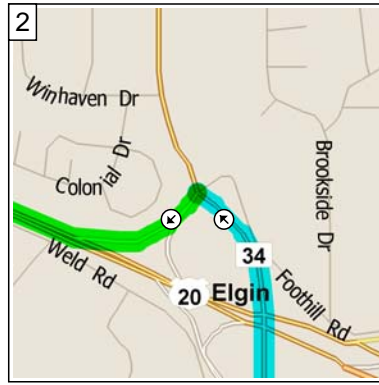

galena100106

133.3 miles; 3 hours, 50 minutes

10:00 AM 0.0 mi
 Depart International House of Pancakes [101 S Randall Rd, Elgin, IL 60123, (847) 289-4801] on CR-34 [S Randall Rd] (North) for 0.3 mi

10:00 AM 0.3 mi
 Turn LEFT (South-West) onto Ramp for 0.2 mi towards US-20 / Rockford

10:01 AM 0.6 mi
 Bear RIGHT (West) onto US-20 for 1.7 mi

10:04 AM 2.3 mi
 Bear LEFT (West) onto CR-22 [Plank Rd] for 4.7 mi

10:12 AM 7.0 mi
 At 43 Plank Rd, Hampshire, IL 60140, stay on CR-22 [Plank Rd] (West) for 4.4 mi

1:01 PM 107.4 mi
At Caseys Carryout Pizza [113 W Main, Warren, IL 61087, Tel: (815) 745-2839], turn LEFT (South) onto S Water St for 76 yds

1:02 PM 107.4 mi
Turn RIGHT (West) onto Galena Ave for 0.4 mi

1:50 PM 133.2 mi
Turn LEFT (South) onto N Main St for 0.2 mi

1:50 PM 133.3 mi
Arrive Market House Tavern Inc [204 Perry St, Galena, IL 61036, Tel: (815) 777-0690]