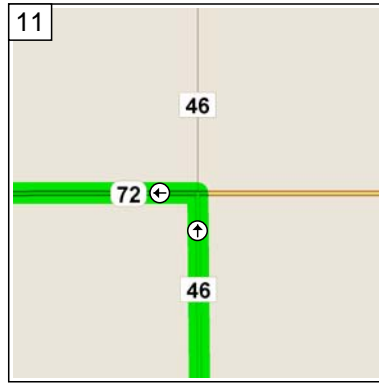

10:27 AM 14.3 mi
Turn LEFT (West) onto SR-72
for 20.0 mi