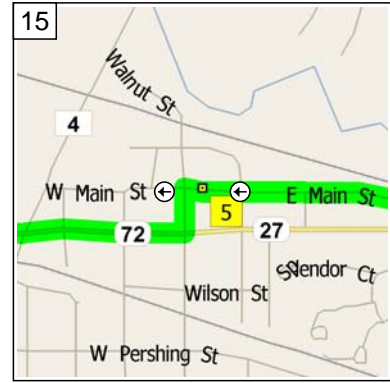

10:21 AM 11.5 mi
 Turn LEFT (North-West) onto CR-11 [N Main St] for 142 yds

10:21 AM 11.5 mi
 Bear LEFT (West) onto CR-46
 [N Main St] for 2.7 mi

10:27 AM 14.3 mi
 Turn LEFT (West) onto SR-72
 for 20.0 mi

10:58 AM 34.3 mi
 Continue (West) on SR-27
 [SR-72] for 1.2 mi

11:00 AM 35.5 mi
 At 19970 SR-72, Monroe
 Center, IL 61052, stay on
 SR-27 [SR-72] (West) for 10.9
 mi

11:19 AM 46.4 mi
 Turn RIGHT (North) onto E
 Main St for 0.3 mi

1:01 PM 107.4 mi
At Caseys Carryout Pizza [113 W Main, Warren, IL 61087, Tel: (815) 745-2839], turn LEFT (South) onto S Water St for 76 yds

1:02 PM 107.4 mi
Turn RIGHT (West) onto Galena Ave for 0.4 mi

1:50 PM 133.2 mi
Turn LEFT (South) onto N Main St for 0.2 mi

1:50 PM 133.3 mi
Arrive Market House Tavern Inc [204 Perry St, Galena, IL 61036, Tel: (815) 777-0690]