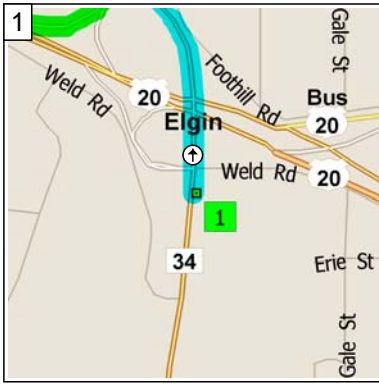

galena100106

133.3 miles; 3 hours, 50 minutes

10:00 AM 0.0 mi
 Depart International House of Pancakes [101 S Randall Rd, Elgin, IL 60123, (847) 289-4801] on CR-34 [S Randall Rd] (North) for 0.3 mi

10:00 AM 0.3 mi
 Turn LEFT (South-West) onto Ramp for 0.2 mi towards US-20 / Rockford

10:01 AM 0.6 mi
 Bear RIGHT (West) onto US-20 for 1.7 mi

10:04 AM 2.3 mi
 Bear LEFT (West) onto CR-22 [Plank Rd] for 4.7 mi

10:12 AM 7.0 mi
 At 43 Plank Rd, Hampshire, IL 60140, stay on CR-22 [Plank Rd] (West) for 4.4 mi

1:01 PM 107.4 mi
At Caseys Carryout Pizza [113 W Main, Warren, IL 61087, Tel: (815) 745-2839], turn LEFT (South) onto S Water St for 76 yds

1:02 PM 107.4 mi
Turn RIGHT (West) onto Galena Ave for 0.4 mi

1:50 PM 133.2 mi
Turn LEFT (South) onto N Main St for 0.2 mi

1:50 PM 133.3 mi
Arrive Market House Tavern Inc [204 Perry St, Galena, IL 61036, Tel: (815) 777-0690]