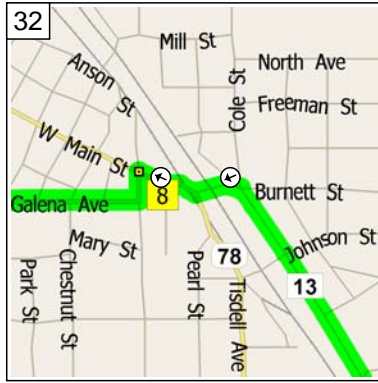

11:53 AM 64.1 mi
Continue (North) on S Pecatonica Rd for 3.2 mi

11:59 AM 67.3 mi
Turn LEFT (West) onto US-20 [W State Rd] for 25.8 mi

12:31 PM 93.1 mi
Turn RIGHT (North) onto CR-6 [W Galena Rd] for 6.7 mi

12:44 PM 99.7 mi
At 14137 W Galena Rd, Lena, IL 61048, stay on CR-6 [W Galena Rd] (West) for 2.2 mi

12:49 PM 101.9 mi
Turn RIGHT (North) onto CR-13 [N Stagecoach Trail] for 1.8 mi

12:53 PM 103.7 mi
Continue (North) on Oak St for 10 yds

12:53 PM 103.8 mi
Bear LEFT (North-West) onto CR-13 [Oak St] for 3.5 mi

1:00 PM 107.2 mi
Turn LEFT (West) onto Burnett St for 120 yds

1:01 PM 107.3 mi
Bear RIGHT (West) onto SR-78 [Burnett Ave] for 153 yds

1:01 PM 107.4 mi
At Caseys Carryout Pizza [113 W Main, Warren, IL 61087, Tel: (815) 745-2839], turn LEFT (South) onto S Water St for 76 yds

1:02 PM 107.4 mi
Turn RIGHT (West) onto Galena Ave for 0.4 mi